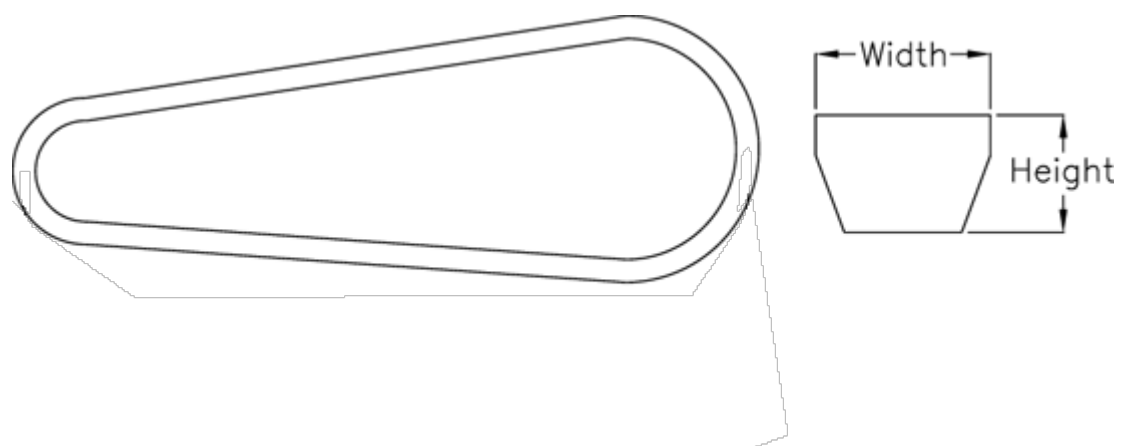

Data Sheet

Article number: 601962561232
Description: Gates V-belt SPA 1232 Ld 1232
DELTA NARROW

Measures

Datum length =	1232
Height =	10
Width =	13